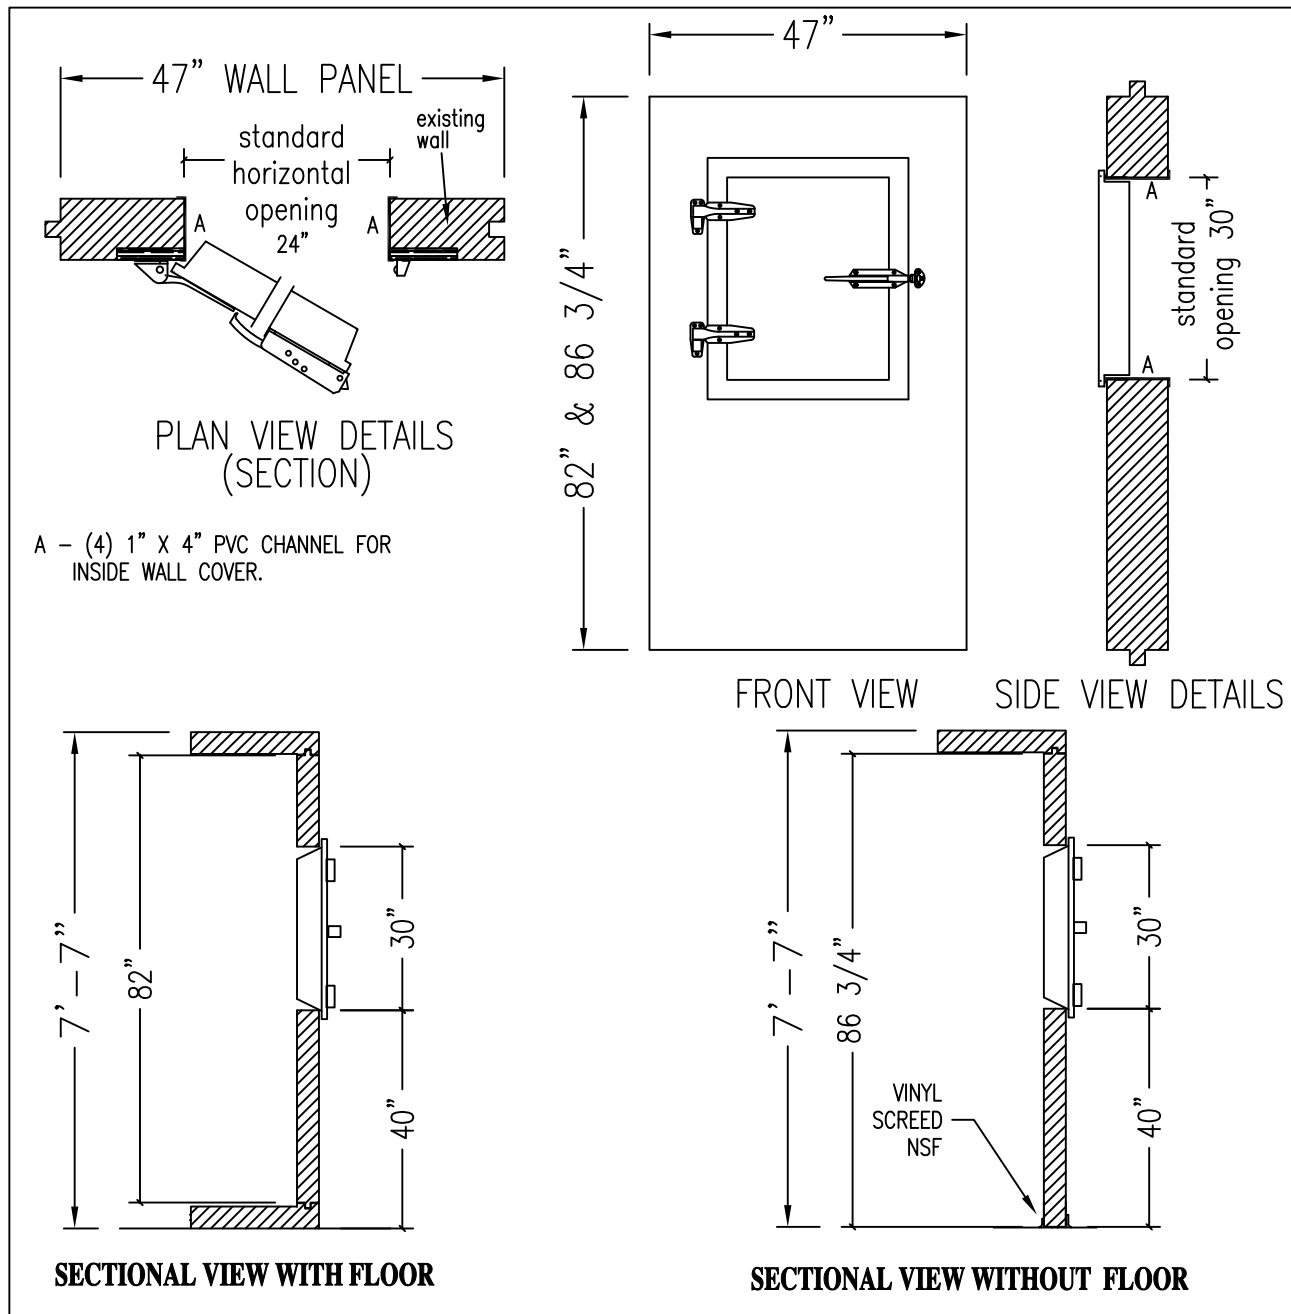

AMERIKOOLER, INC.

Reach-In Door mounted on 47" wall panel

AK-GREEN DOT 225 ULTRA HI-DENSITY INSULATION FOR COOLERS AND FREEZERS

FEATURES

- ◆ COOLER/FREEZER DOOR
AK-GREEN DOT 225 ULTRA HI-DENSITY™
4" EPS INSULATION WITH A 20 YEAR
CONSTANT R-VALUE WARRANTY, K-FACTOR=0.18
FIRE RATING OF 25, SMOKE DEVELOPED 300.
- ◆ FREEZER DOOR WITH HEATER WIRE ON ALL SIDES.
- ◆ STANDARD METAL FINISH; ACRYLIC
COATED GALVALUME 26 GA. STUCCO
EMBOSSED.
- ◆ HEAVY DUTY KASON HARDWARE, HINGES AND LATCH

- ◆ THERMOPLASTIC PVC MAGNETIC
GASKET
- ◆ 4" PVC CHANNEL AS RETURN JAMB
(“A”)
- ◆ AVAILABLE: IN OTHER METAL FINISHES

OPTIONS:

- ◆ WHITE STUCCO EMBOSSED G-90
GALVANIZED STEEL WITH SILICONIZED
POLYESTER PAINT.
- ◆ STAINLESS STEEL #304 IN & OUT
- ◆ IF EXISTING WALL IS WIDER THAN 4",
A METAL "U" SHAPE TRIM CAN BE
SUPPLIED